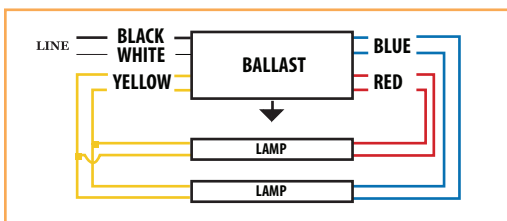

Electrical Wiring Diagram

Product Label

Rapid Start Ballast
Normal Power Factor

LAMP TYPE	LAMP WATTS	LINE CURRENT	Min. Start Temp.
(2) F20T12	20W	0.75A	10°C
(2) F15T12	15W	0.75A	10°C
(2) F15T8	15W	0.75A	10°C

Class "P"
No PCB'S
Sound Rating: A
Series Ballast
Type 1 Outdoor

Ground ballast and mount lamps within 1/2" of grounded metal reflector

WARNING: Install in accordance with national and local electrical codes.

120V (60Hz)

www.symbanlighting.com

2-year warranty!

cULus LISTED E52827

SY-220-120
P12200-003
Magnetic Ballast
120 VOLTS 60Hz

All specifications are subject to change without notice. Actual performance may vary depending on operating conditions.