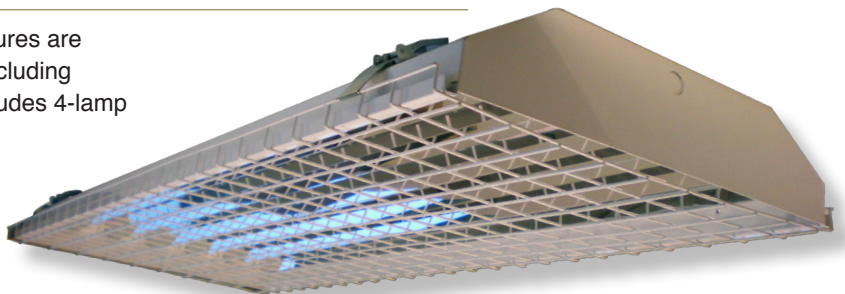

Technical Data Sheet

Satellite[®]-LFL T5 High Bay fixture

Description

These high efficiency linear T5 fluorescent high bay fixtures are suitable for indoor suspended mounting applications, including warehouses and retail areas. The functional design includes 4-lamp F54T5/HO and 6-lamp F54T5/HO models.

Construction

The housing is formed of high 17-gauge steel, and includes ½" conduit knockouts on the top (5) and sides (2), and (4) slots for chain or wire harnesses.

Finish

The housing and wire guard are finished in white baked enamel gloss paint.

Diffuser

The fixture features a specular pure anodized aluminum reflector, with a reflectance of 86%.

Electrical

All models are CSA approved for indoor use, suitable for damp locations. All models are wired with UL listed or CSA approved electronic programmed rapid start ballasts, for voltages ranging from 120V - 347V.