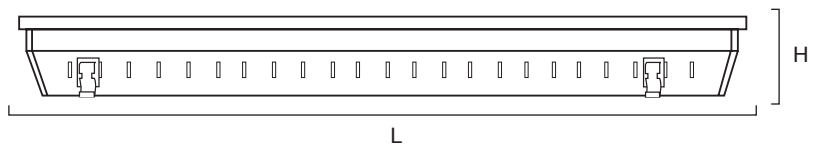

Construction

The housing is formed of high 17-gauge steel, and includes ½" conduit knockouts on the top (5) and sides (2), and (4) slots for chain or wire harnesses.

Finish

The housing and wire guard are finished in white baked enamel gloss paint.

Technical Data Sheet

Satellite-LFL

T5 High Bay fixture

Dimensions

Model	L	W	H
Satellite-LFL-4xF54T5/H0	1225mm	348mm	100mm
Satellite-LFL-6xF54T5/H0	1225mm	505mm	100mm

All specifications are subject to change without notice. Actual performance may vary depending on operating conditions.