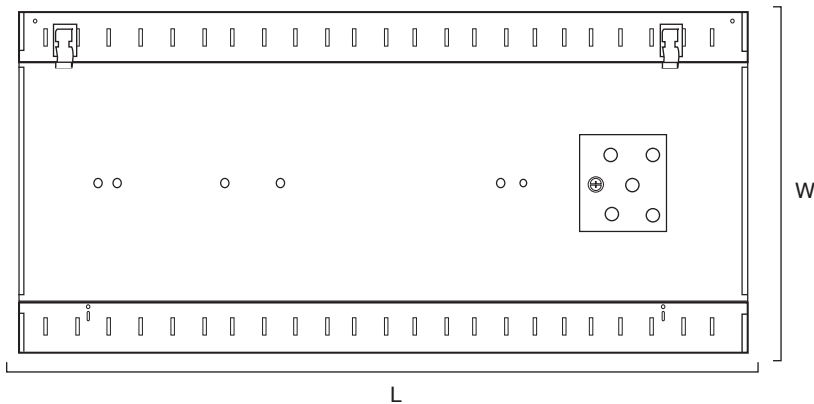

Technical Data Sheet

Satellite-LFL

T5 High Bay fixture

Dimensions

Model	L	W	H
Satellite-LFL-4xF54T5/H0	1225mm	348mm	100mm
Satellite-LFL-6xF54T5/H0	1225mm	505mm	100mm

All specifications are subject to change without notice. Actual performance may vary depending on operating conditions.