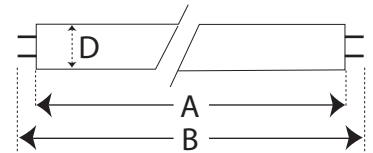

Technical Data Sheet

LINEAR FLUORESCENT

T5 Programmed Rapid Start Lamps

Technical/Electrical Data & Physical Characteristics

Item Number	Description	Wattage	Light Output		Life	Base	CRI	Colour Temperature	Nominal Length	Dimensions			Case Qty.
			Initial	Mean						A	B	D	
H14000-003	F14T5/830/ECO	14W	1,350lm	1,250lm	24,000 hrs	G5	82	3000K	22"	549mm	563mm	16mm	40
H14020-003	F14T5/835/ECO	14W	1,350lm	1,250lm	24,000 hrs	G5	82	3500K	22"	549mm	563mm	16mm	40
H14040-003	F14T5/841/ECO	14W	1,350lm	1,250lm	24,000 hrs	G5	82	4100K	22"	549mm	563mm	16mm	40
H28000-003	F28T5/830/ECO	28W	2,900lm	2,700lm	24,000hrs	G5	82	3000K	46"	1,149mm	1,156mm	16mm	40
H28020-003	F28T5/835/ECO	28W	2,900lm	2,700lm	24,000 hrs	G5	82	3500K	46"	1,149mm	1,156mm	16mm	40
H28040-003	F28T5/841/ECO	28W	2,900lm	2,700lm	24,000 hrs	G5	82	4100K	46"	1,149mm	1,156mm	16mm	40
H28041-003	F28T5/841/ECO SHATTER-PROOF	28W	2,900lm	2,700lm	24,000 hrs	G5	82	4100K	46"	1,149mm	1,156mm	16mm	40
H28050-003	F28T5/850/ECO	28W	2,900lm	2,700lm	24,000 hrs	G5	82	5000K	46"	1,149mm	1,156mm	16mm	40
H35000-003	F35T5/830/ECO	35W	3,650lm	3,400lm	24,000 hrs	G5	82	3000K	57"	1,449mm	1,456mm	16mm	40
H35020-003	F35T5/835/ECO	35W	3,650lm	3,400lm	24,000 hrs	G5	82	3500K	57"	1,449mm	1,456mm	16mm	40
H35040-003	F35T5/841/ECO	35W	3,650lm	3,400lm	24,000 hrs	G5	82	4100K	57"	1,449mm	1,456mm	16mm	40