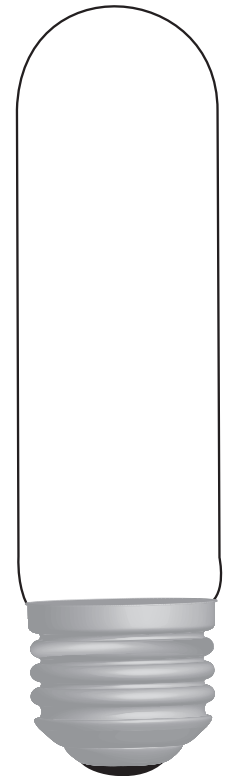

Technical Data Sheet

INCANDESCENT

Decorative Showcase/Aquarium Lamps

Technical/Electrical Data & Physical Characteristics

Item Number	Description	Wattage	Voltage	Life	Base	Lamp Type	Finish Finition	Light Output	Diameter	M.O.L.	Case Qty.
A40060-003	15T10/CL 130V	15W	130V	3,000 hrs	E26	T10	clear	95 lm	32mm	126mm	25/500
A42080-003	25T10/CL 130V	25W	130V	3,000 hrs	E26	T10	clear	185 lm	32mm	126mm	25/500
A42090-003	25T10/IF 130V	25W	130V	3,000 hrs	E26	T10	frosted	185 lm	32mm	126mm	25/500
A43010-003	40T10/CL 130V	40W	130V	3,000 hrs	E26	T10	clear	375 lm	32mm	126mm	25/500
A43020-003	40T10/IF 130V	40W	130V	3,000 hrs	E26	T10	frosted	375 lm	32mm	126mm	25/500
A44000-003	60T10/CL 130V	60W	130V	3,000 hrs	E26	T10	clear	715 lm	32mm	126mm	25/500
A44010-003	60T10/IF 130V	60W	130V	3,000 hrs	E26	T10	frosted	715 lm	32mm	126mm	25/500