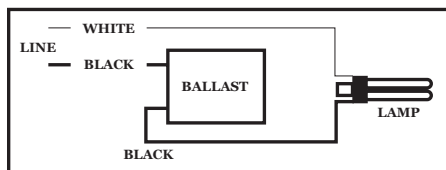

Electrical Wiring Diagram