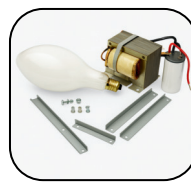

Drop-Shipping

Direct shipment services available for convenience.

Fluorescent Lamps & Ballasts

T5, T8, T12 SIGN
120V, 347V

CFL Lamps and Ballast

2-pin, 4-pin, 5-55 Watt
120V, 347V

HID Lamps and Ballasts

MH, CMH, HPS, Mercury
Multiple voltages

Traditional Lamps

Incandescent, Halogen,
Decorative, Miniatures

LED Linear & Conversion

T5/T8 Type A, B, C
HID screw in

LED Plug-In

CFL replacement
Type A & B

LED Drivers & Fixtures

Constant voltage
Programmable Constant Current

Traditional LED Lamps

A-shape, Decorative,
PAR, MR

Hand Dryers

Multiple Options
Wall mounted, with sensors

Fire Rated Enclosures

2 x 4, 2 x 2
Downlight, fans

Fixture Parts

Sockets, transformers
Step-down, low voltage, lenses